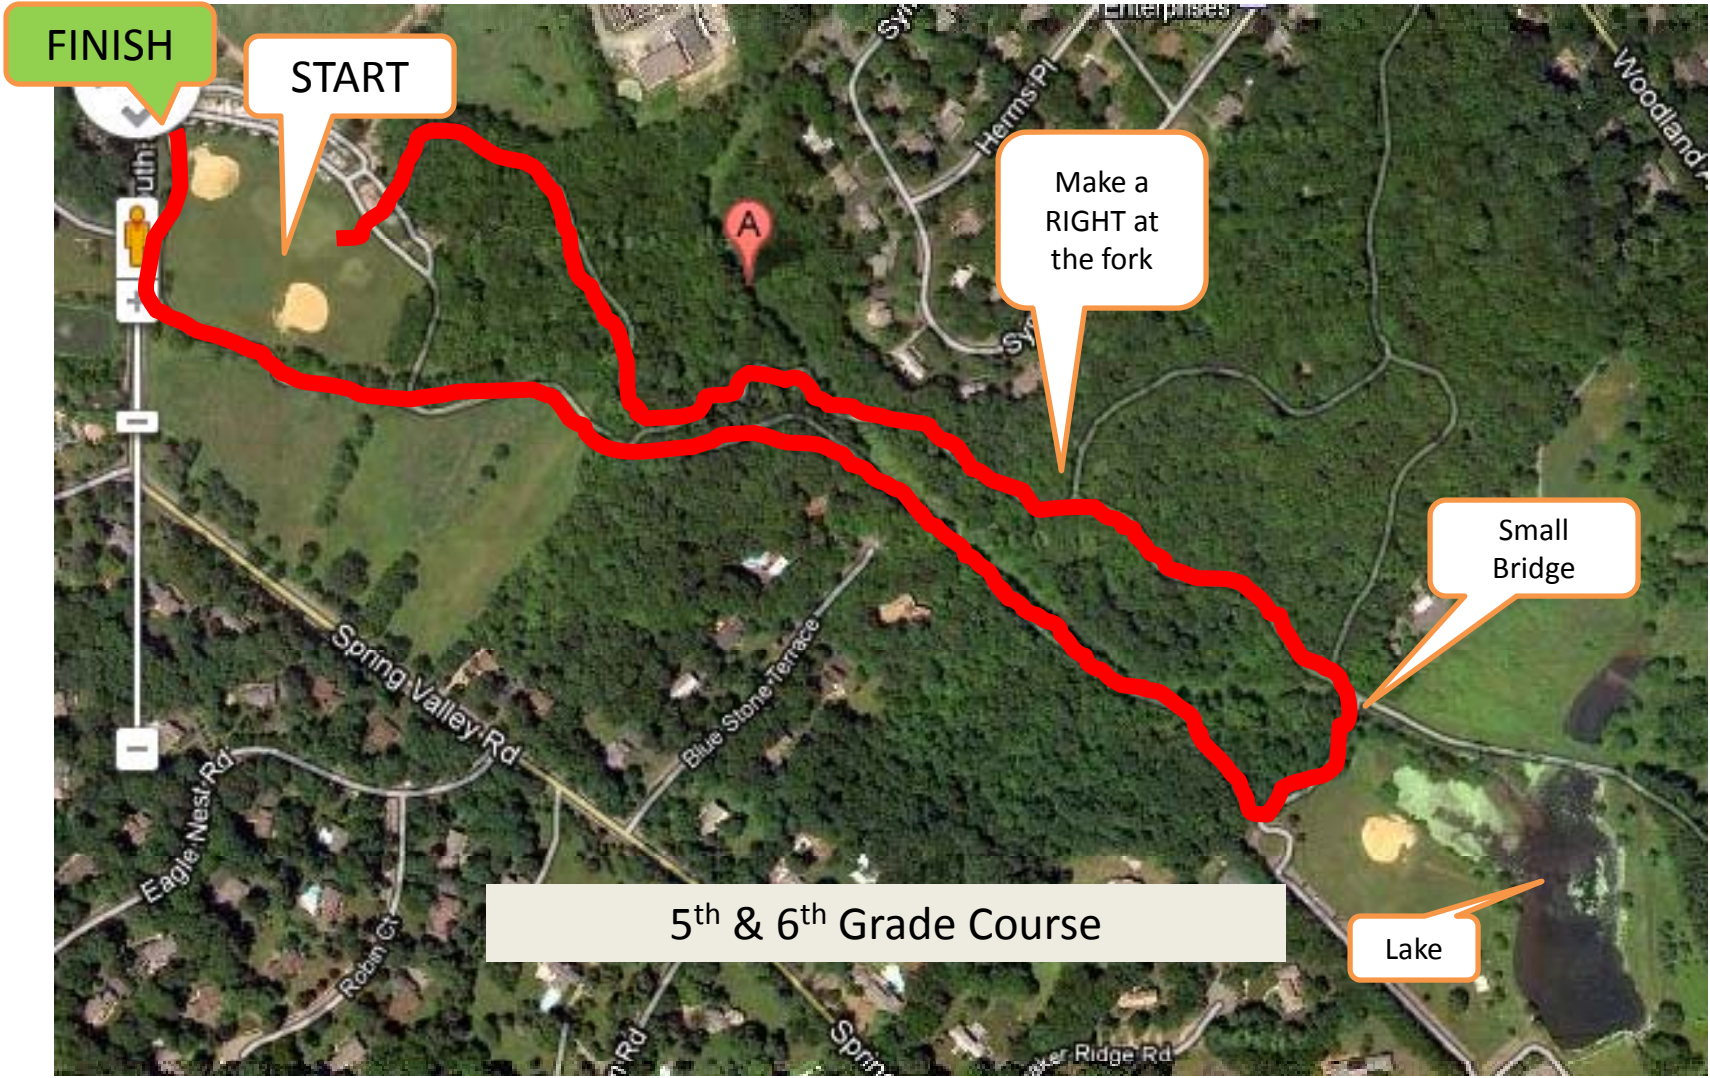

FINISH

START

Make a LEFT at the fork

Path meets paved bike path

Small Bridge

Lake

7th & 8th Grade Course

FINISH

START

Make a RIGHT at the fork

Small Bridge

Lake

5<sup>th</sup> & 6<sup>th</sup> Grade Course

A

Eagle Nest Rd

Spring Valley Rd

FINISH

START

Lake

3rd & 4th Grade Course